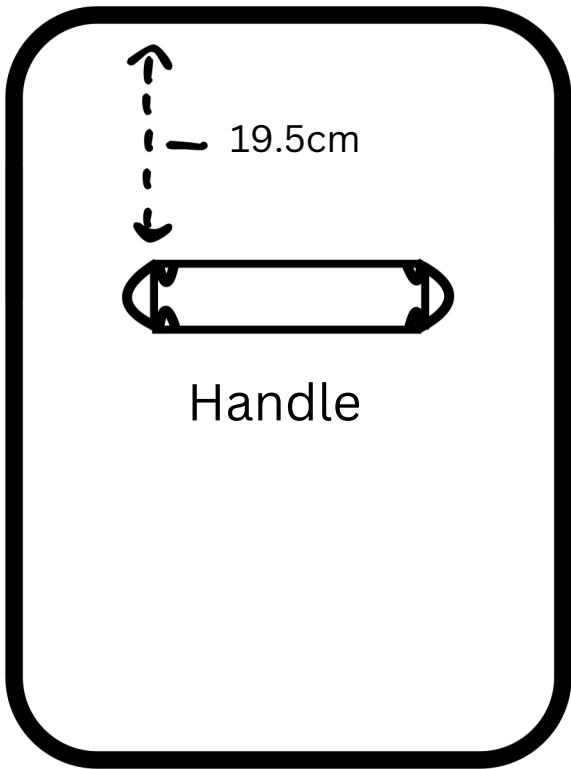

Front

width -3cm
length 26cm

Back

• Snap.
4 cm

← - - - →
5.5cm

main body

width -35cm
length - 55

front part

width -35cm
length -30cm

back packet

Inside packets

width -35cm
length -30cm

Back

width -35cm
length -30cm

width -3cm
length 10cm

width -2.5cm
length -23cm

width -3cm
length -5cm

Handle

width -3cm
length -24cm

width -3cm
length -12cm

Handle

Corner

Button

Straps

width -3cm
length -1.12cm

width -3cm
length -70cm

XL men's briefcase from
mtleathergoods.com