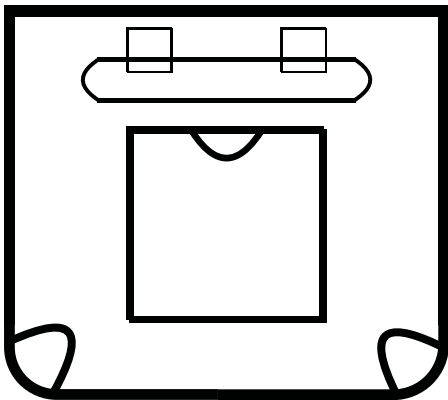

Front

width -3cm
length 26cm

Back

• Snap.
4 cm

← - - - →
5.5cm

main body

width -35cm
length - 55

front part

width -35cm
length -30cm

back packet

Inside packets

width -35cm
length -30cm

Back

width -35cm
length -30cm

width -3cm
length 10cm

width -2.5cm
length -23cm

width -3cm
length -5cm

Handle

width -3cm
length -24cm

width -3cm
length -12cm

Handle

Corner

Button

Straps

width -3cm
length -1.12cm

width -3cm
length -70cm

XL men's briefcase from
mtleathergoods.com