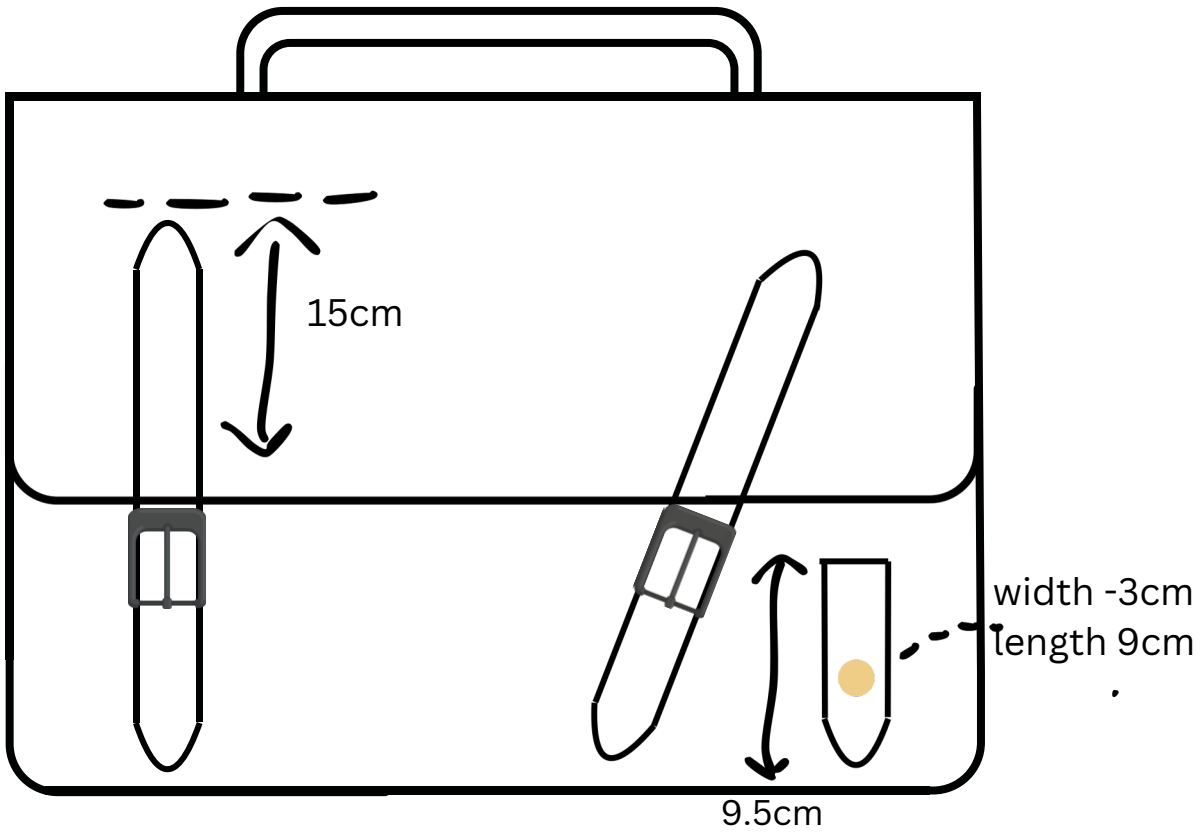

Front

width -3cm
length 26cm

Back

• Snap.
4 cm

← - - - →
5.5cm

main body

width -35cm
length - 55

front part

width -35cm
length -30cm

back packet

Inside packets

width -35cm
length -30cm

Back

width -35cm
length -30cm

width -3cm
length 10cm

width -2.5cm
length -23cm

width -3cm
length -5cm

Handle

width -3cm
length -24cm

width -3cm
length -12cm

Handle

Corner

Button

Straps

width -3cm
length -1.12cm

width -3cm
length -70cm

XL men's briefcase from
mtleathergoods.com