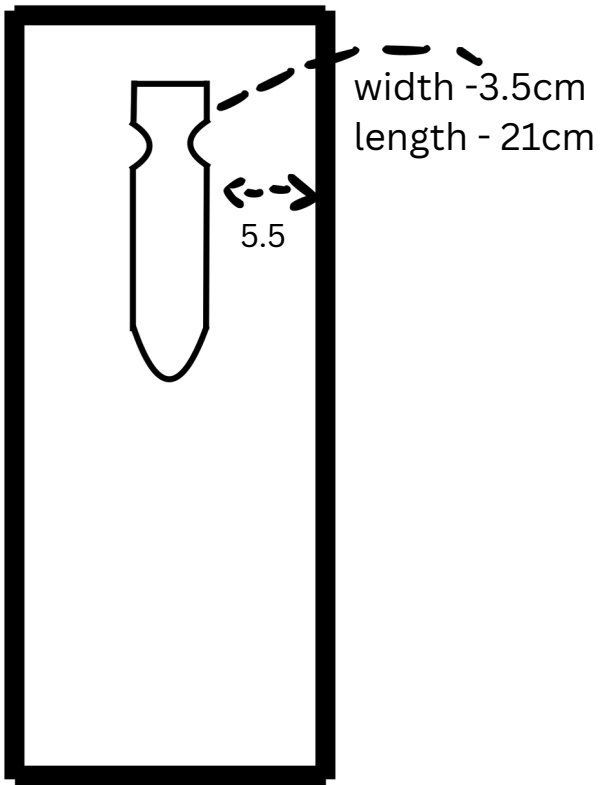

Front

width -3cm
length 26cm

Back

• Snap.
4 cm

← - - - →
5.5cm

main body

width -35cm
length - 55

front part

width -35cm
length -30cm

back packet

Inside packets

width -35cm
length -30cm

Back

width -35cm
length -30cm

width -3cm
length 10cm

width -2.5cm
length -23cm

width -3cm
length -5cm

Handle

width -3cm
length -24cm

width -3cm
length -12cm

Handle

Corner

Button

Straps

width -3cm
length -1.12cm

width -3cm
length -70cm

XL men's briefcase from
mtleathergoods.com