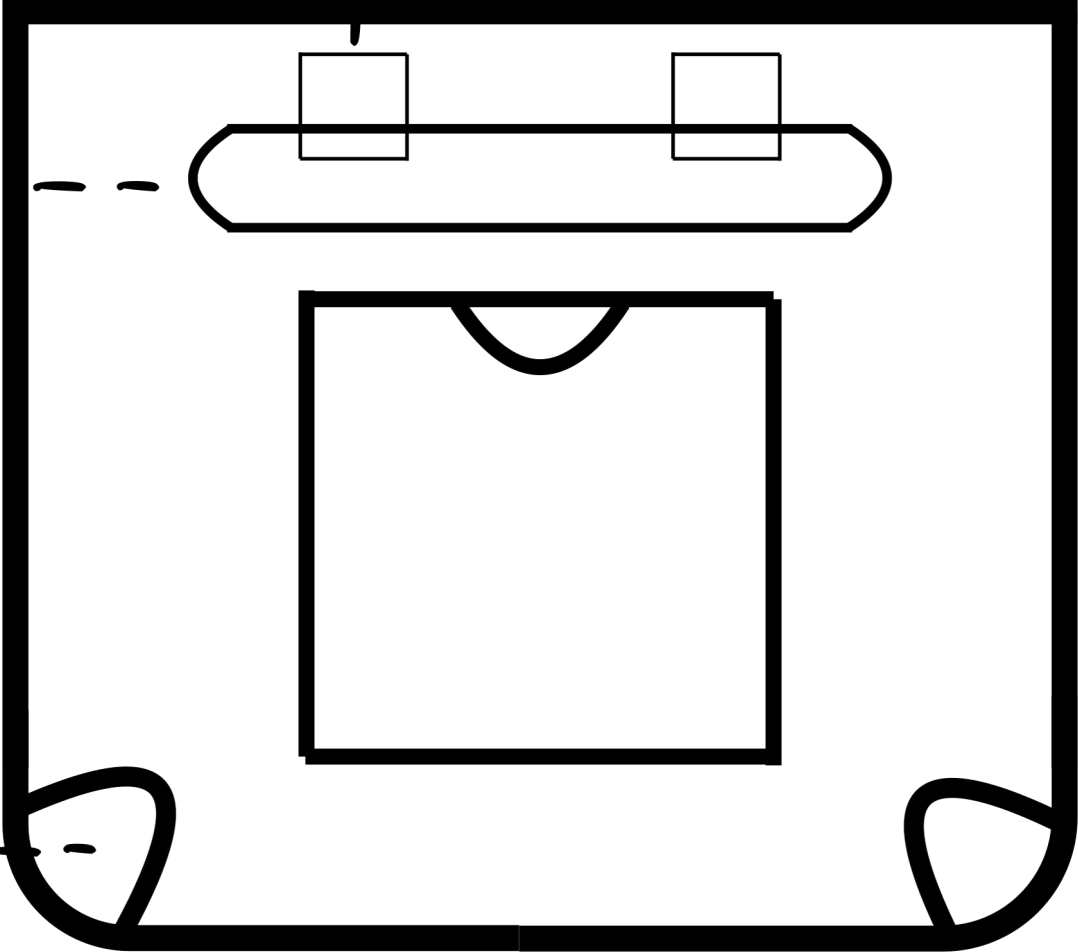

Front

width -3cm
length 26cm

Back

• Snap.
4 cm

← - - - →
5.5cm

main body

width -35cm
length - 55

front part

width -35cm
length -30cm

back packet

Inside packets

width -35cm
length -30cm

Back

width -35cm
length -30cm

width -3cm
length 10cm

width -2.5cm
length -23cm

width -3cm
length -5cm

Handle

width -3cm
length -24cm

width -3cm
length -12cm

Handle

Corner

Button

Straps

width -3cm
length -1.12cm

width -3cm
length -70cm

XL men's briefcase from
mtleathergoods.com