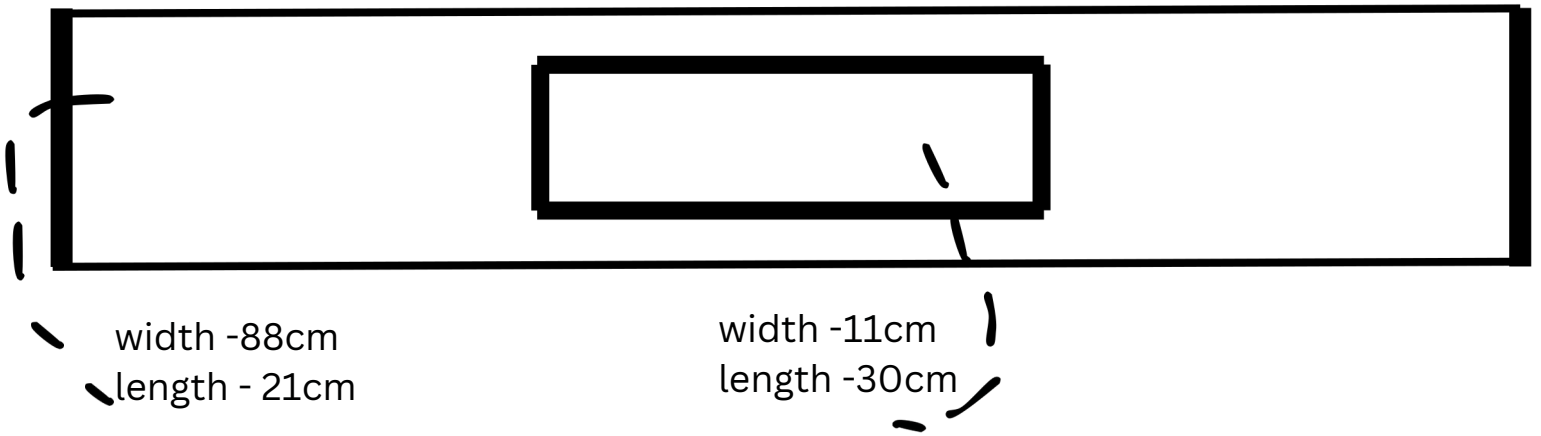

Front

width -3cm
length 26cm

Back

• Snap.
4 cm

← - - - →
5.5cm

main body

width -35cm
length - 55

front part

width -35cm
length -30cm

back packet

Inside packets

width -35cm
length -30cm

Back

width -35cm
length -30cm

width -3cm
length 10cm

width -2.5cm
length -23cm

width -3cm
length -5cm

Handle

width -3cm
length -24cm

width -3cm
length -12cm

Handle

Corner

Button

Straps

width -3cm
length -1.12cm

width -3cm
length -70cm

XL men's briefcase from
mtleathergoods.com