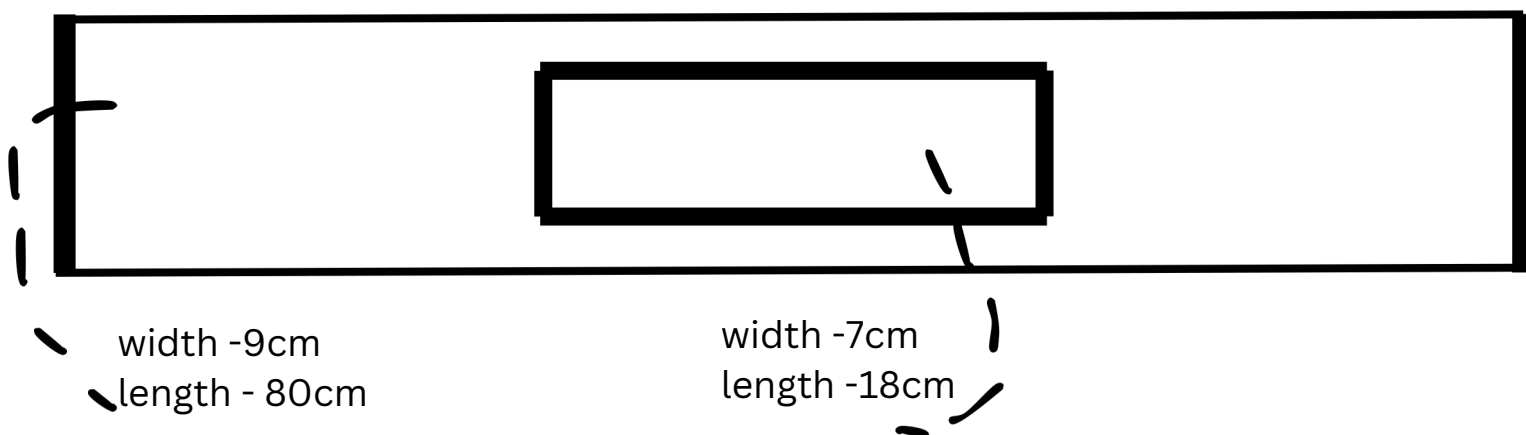

2-in-1 Convertible Shoulder Bag & Backpack.

width -24cm
length -29cm

Approximately
length-35cm - 13,7inch
widthh -24cm - 9,5inch

main body

width -24cm
length - 49

front part

width -24cm
length -28cm

Front packet

width -24cm
length -29cm

Inside zipper packet

↕ - 7cm

width -24cm
length 20cm

Back

width -35cm
length -30cm

Corner

Button & corners

Packet button & corners

2-in-1 Convertible Shoulder Bag & Backpack from mtleathergoods.com

width -3cm
length -24cm

Handle

width -3cm
length -12cm