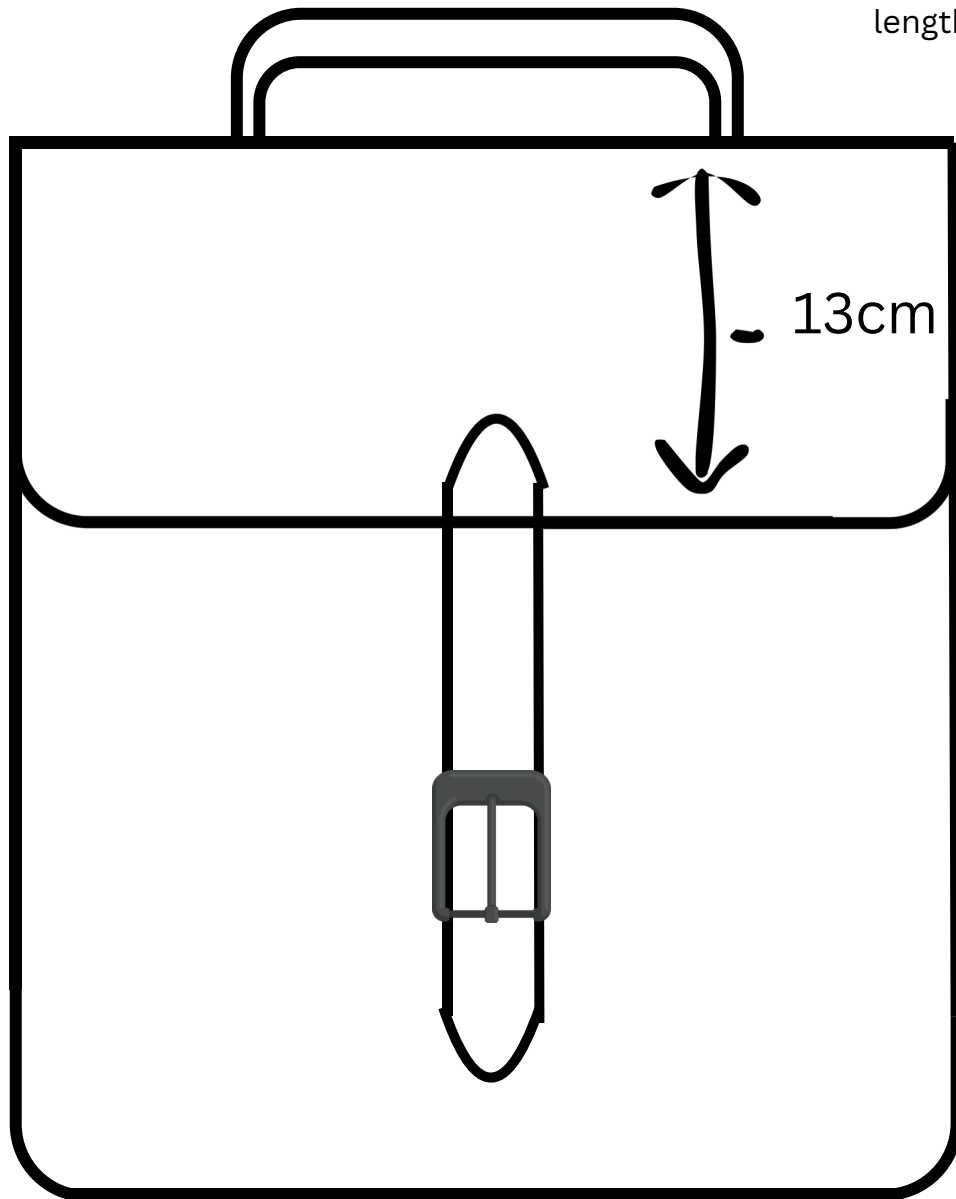

2-in-1 Convertible Shoulder Bag & Backpack.

width -24cm
length -29cm

Approximately
length-35cm - 13,7inch
widthh -24cm - 9,5inch

main body

width -24cm
length - 49

front part

width -24cm
length -28cm

Front packet

width -24cm
length -29cm

Inside zipper packet

↕ - 7cm

width -24cm
length 20cm

Back

width -35cm
length -30cm

Corner

Button & corners

Packet button & corners

2-in-1 Convertible Shoulder Bag & Backpack from mtleathergoods.com

width -3cm
length -24cm

Handle

width -3cm
length -12cm