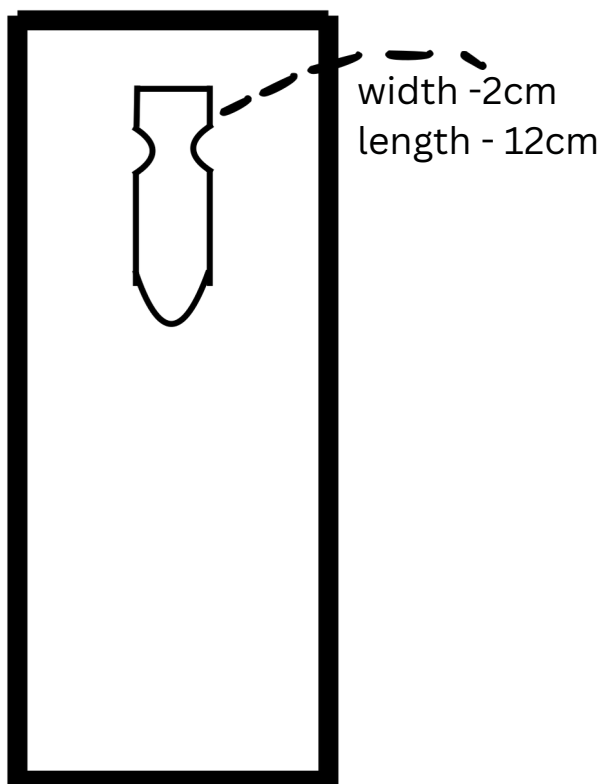

2-in-1 Convertible Shoulder Bag & Backpack.

width -24cm
length -29cm

Approximately
length-35cm - 13,7inch
widthh -24cm - 9,5inch

main body

width -24cm
length - 49

front part

width -24cm
length -28cm

Front packet

width -24cm
length -29cm

Inside zipper packet

↕ - 7cm

width -24cm
length 20cm

Back

width -35cm
length -30cm

Corner

Button & corners

Packet button & corners

2-in-1 Convertible Shoulder Bag & Backpack from mtleathergoods.com

width -3cm
length -24cm

Handle

width -3cm
length -12cm