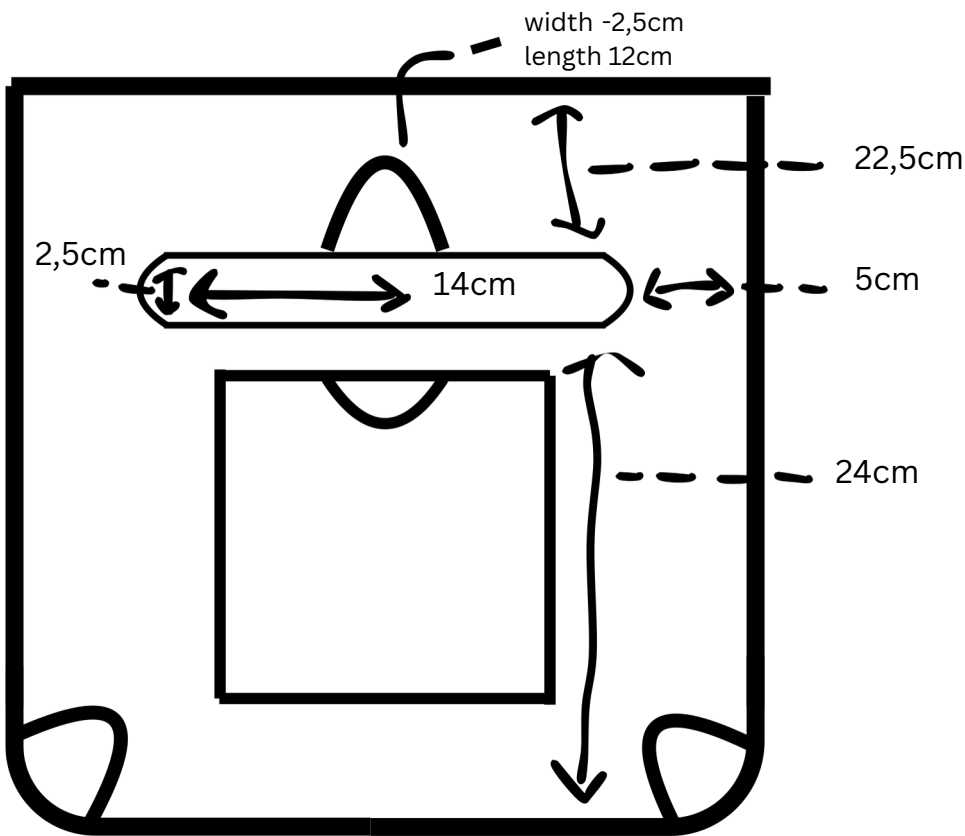

2-in-1 Convertible Shoulder Bag & Backpack.

width -24cm
length -29cm

Approximately
length-35cm - 13,7inch
widthh -24cm - 9,5inch

main body

width -24cm
length - 49

front part

width -24cm
length -28cm

Front packet

width -24cm
length -29cm

Inside zipper packet

↕ - 7cm

width -24cm
length 20cm

Back

width -35cm
length -30cm

Corner

Button & corners

Packet button & corners

2-in-1 Convertible Shoulder Bag & Backpack from mtleathergoods.com

width -3cm
length -24cm

Handle

width -3cm
length -12cm